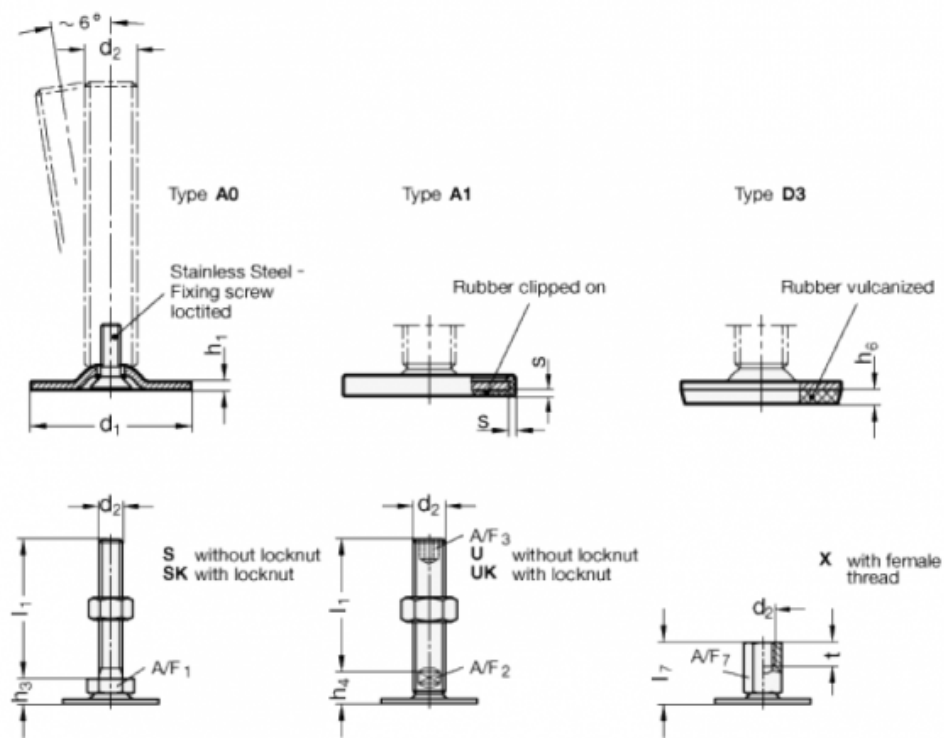

Data Sheet

Article number: 204080M1060A1S

Description: E+G levelling foot

GN 40-80-M10-60-A1-S

Note: S Without nut, External hexagon at the bottom

Measures

- A/F1 = 17
- d1 = 80
- d2 = M10
- h1 = 3
- h3 = 12
- h6 =
- l1 = 60
- s = 2